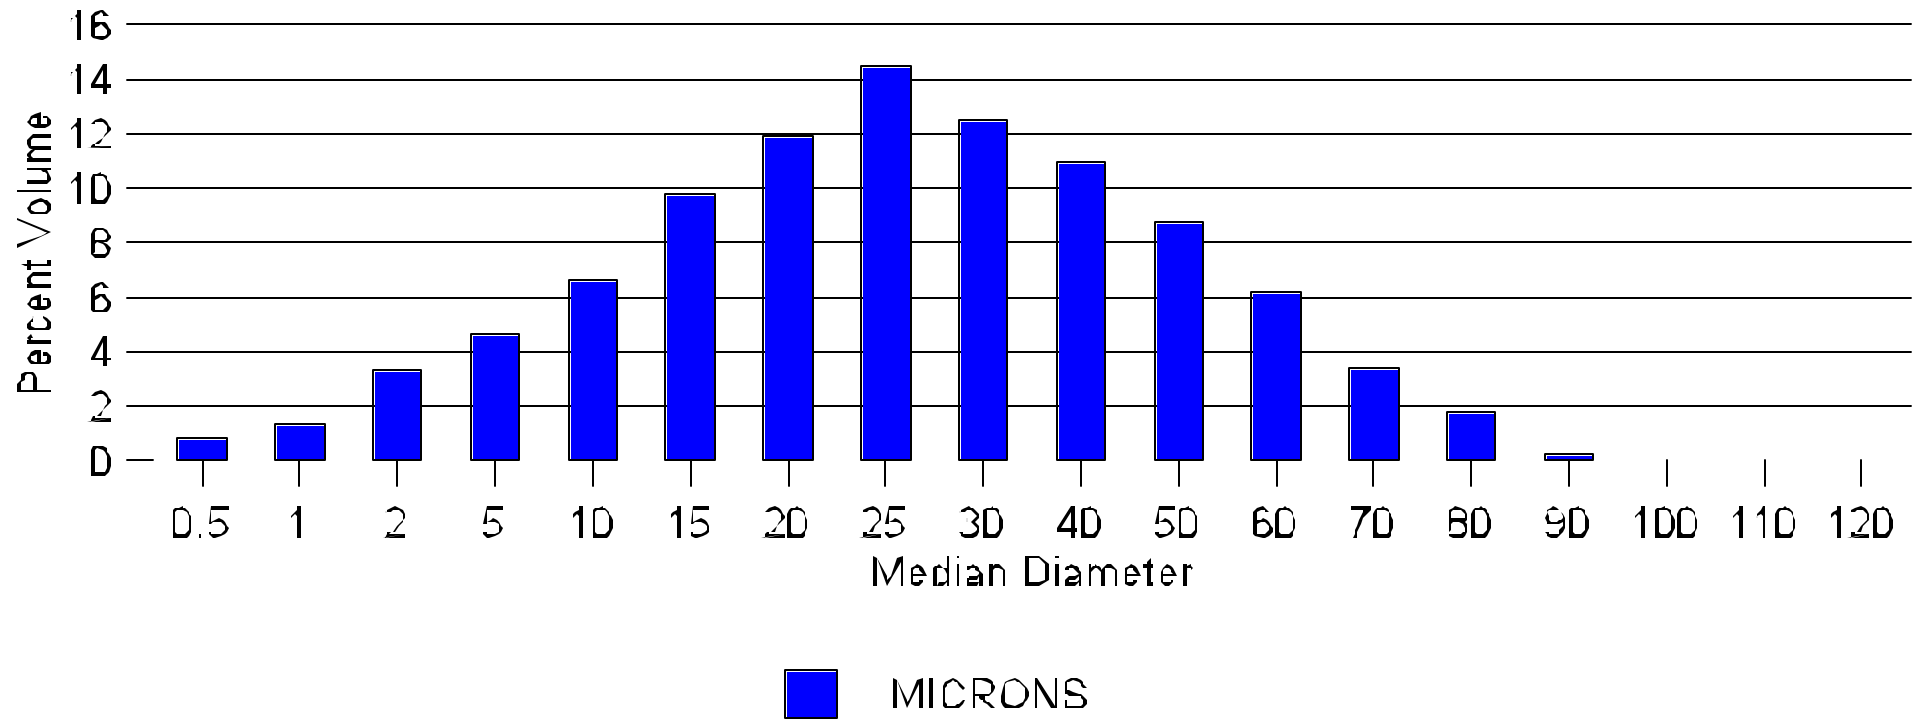

# Particle Distribution Data CF40K50

Droplet Count 10000