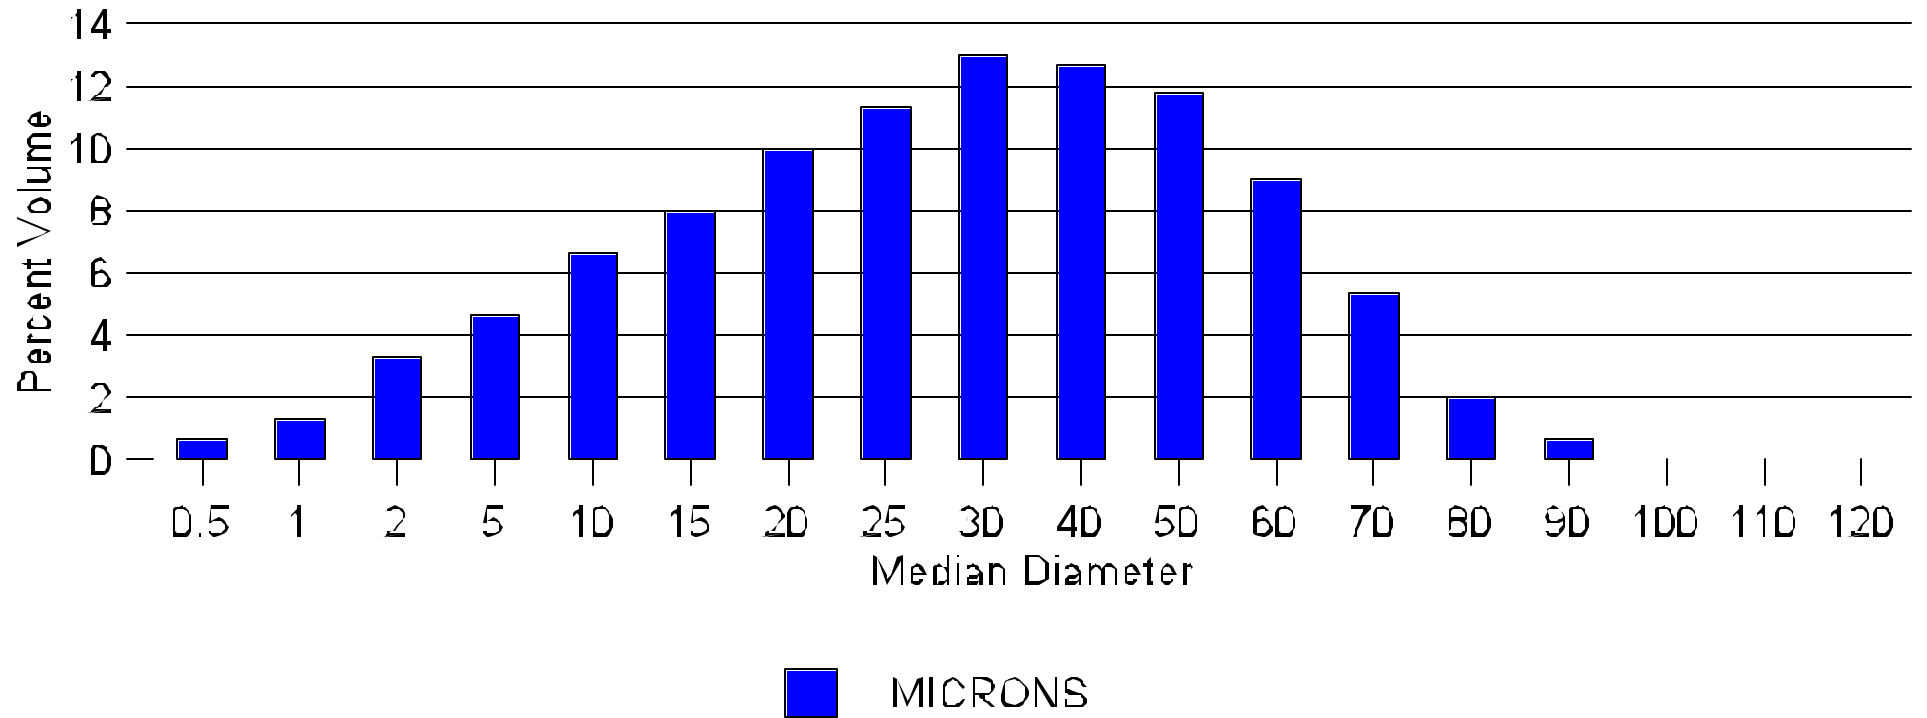

Particle Distribution Data HTWS30K50

Droplet Count 10000