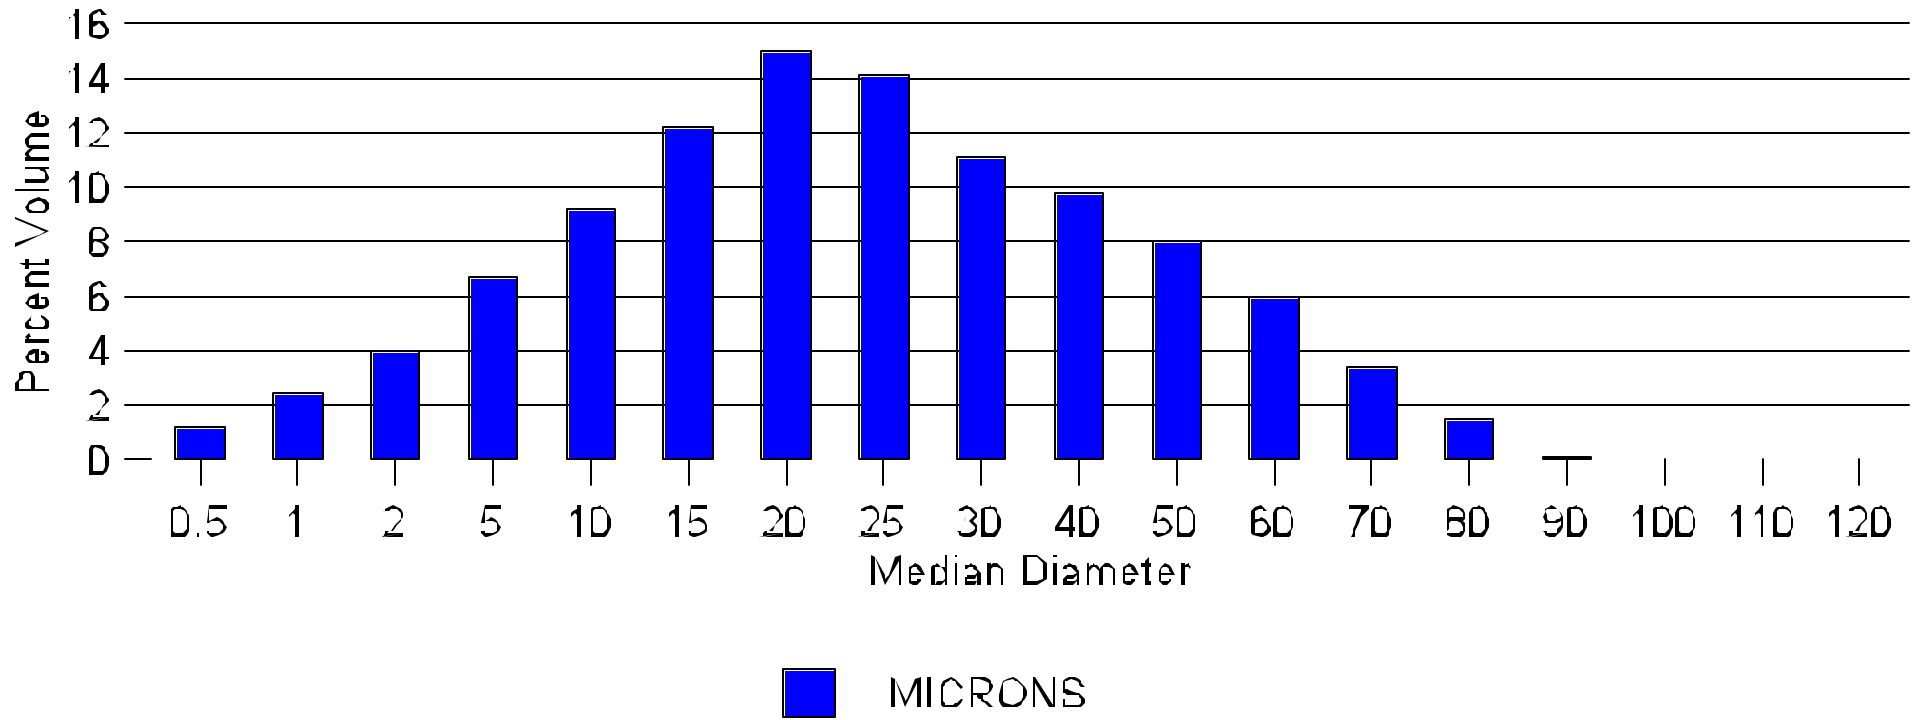

# Particle Distribution Data NS60K50

Droplet Count 10000