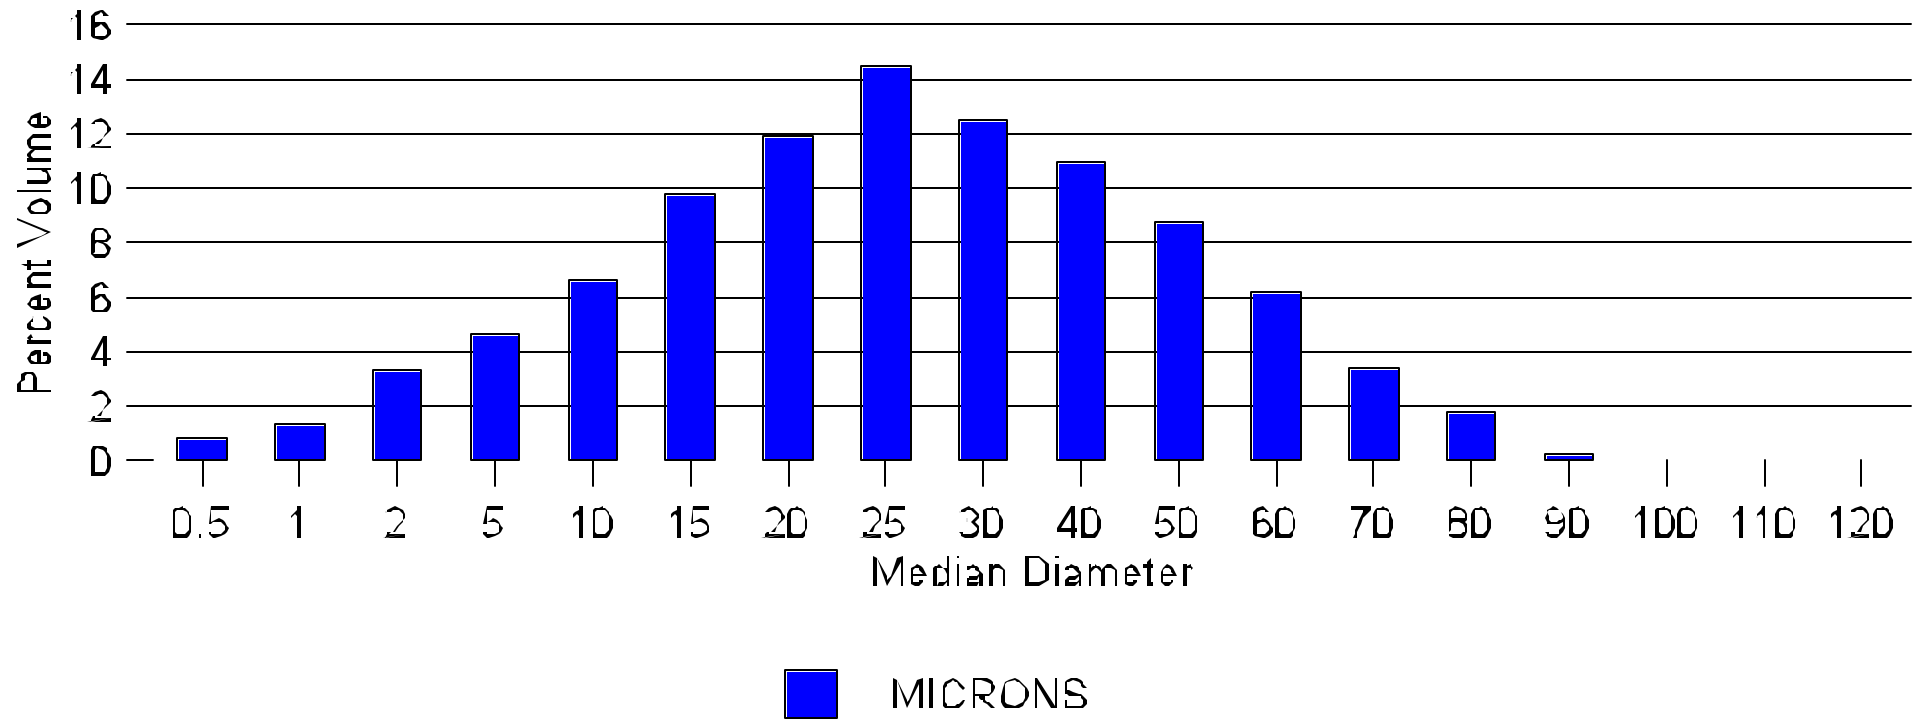

# Particle Distribution Data WS40K50

Droplet Count 10000