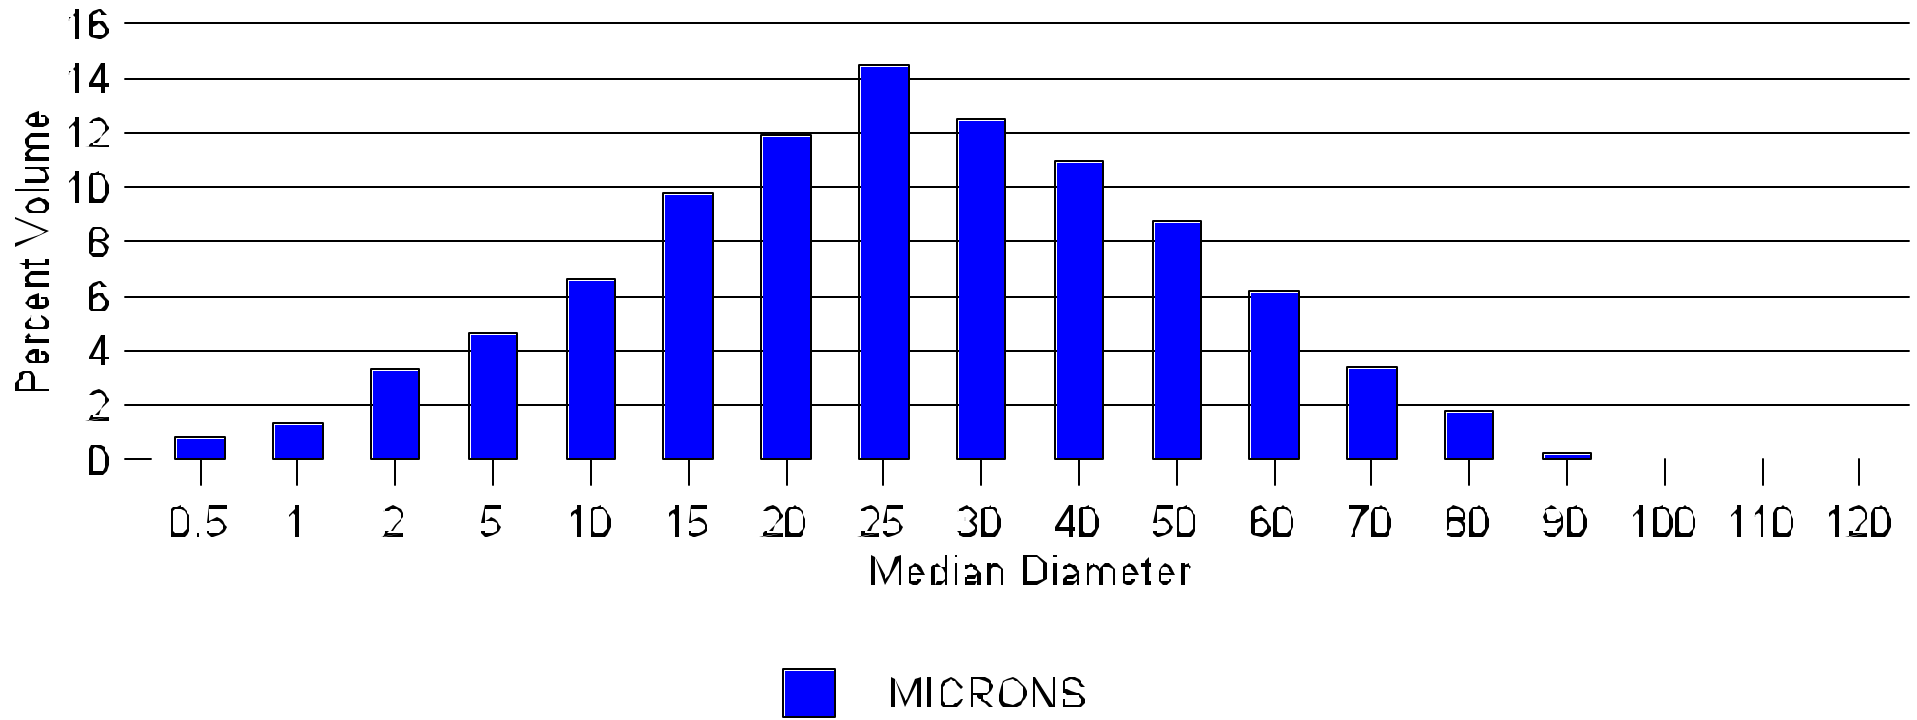

Particle Distribution Data WS40K50E

Droplet Count 10000