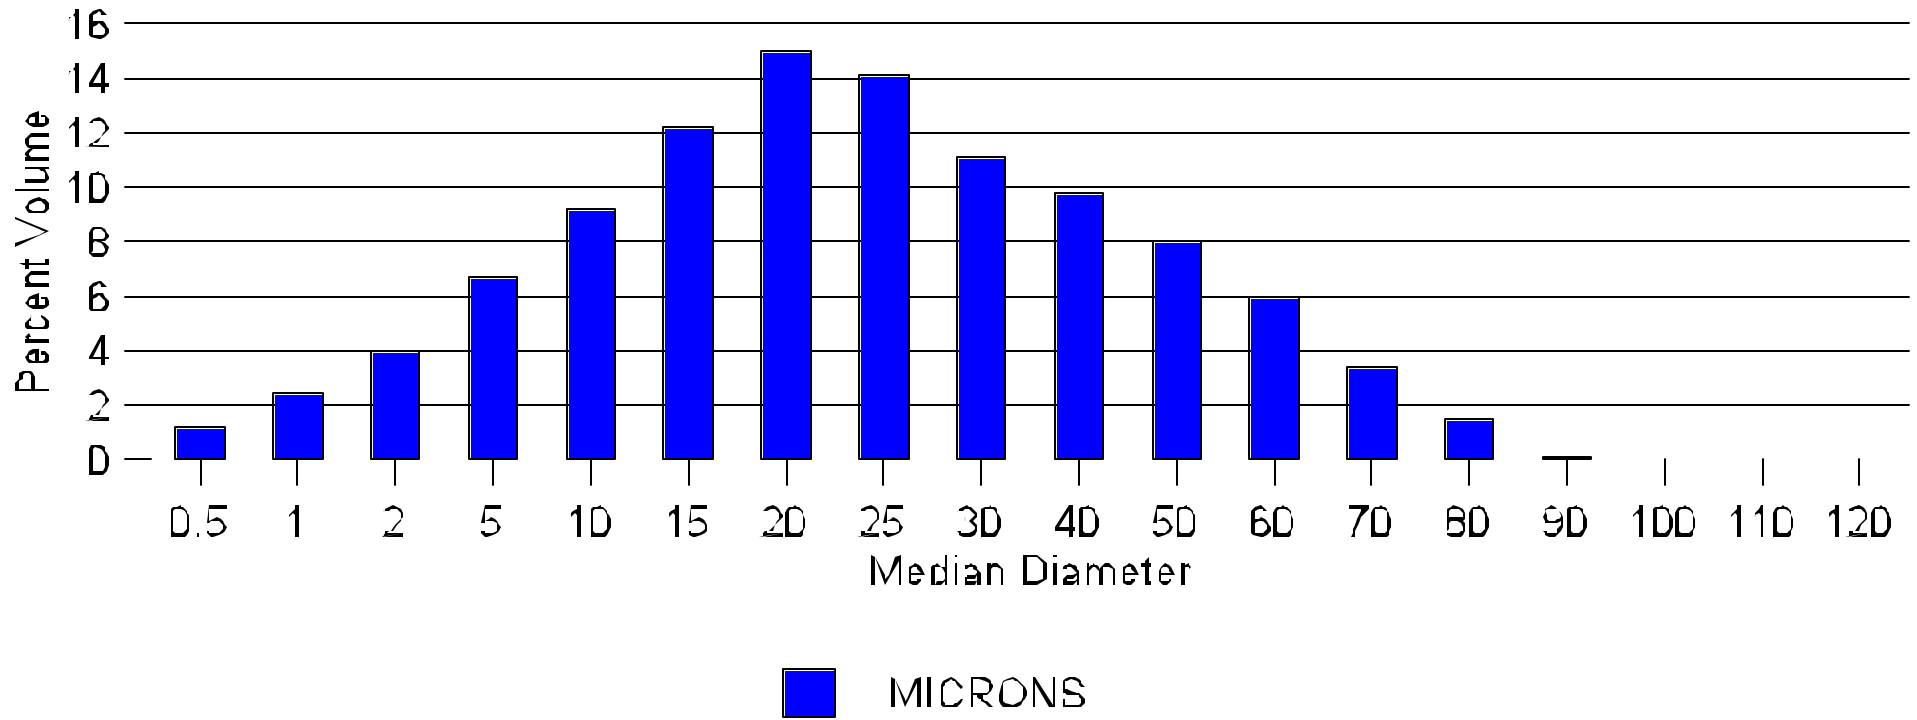

Particle Distribution Data WS60K50

Droplet Count 10000