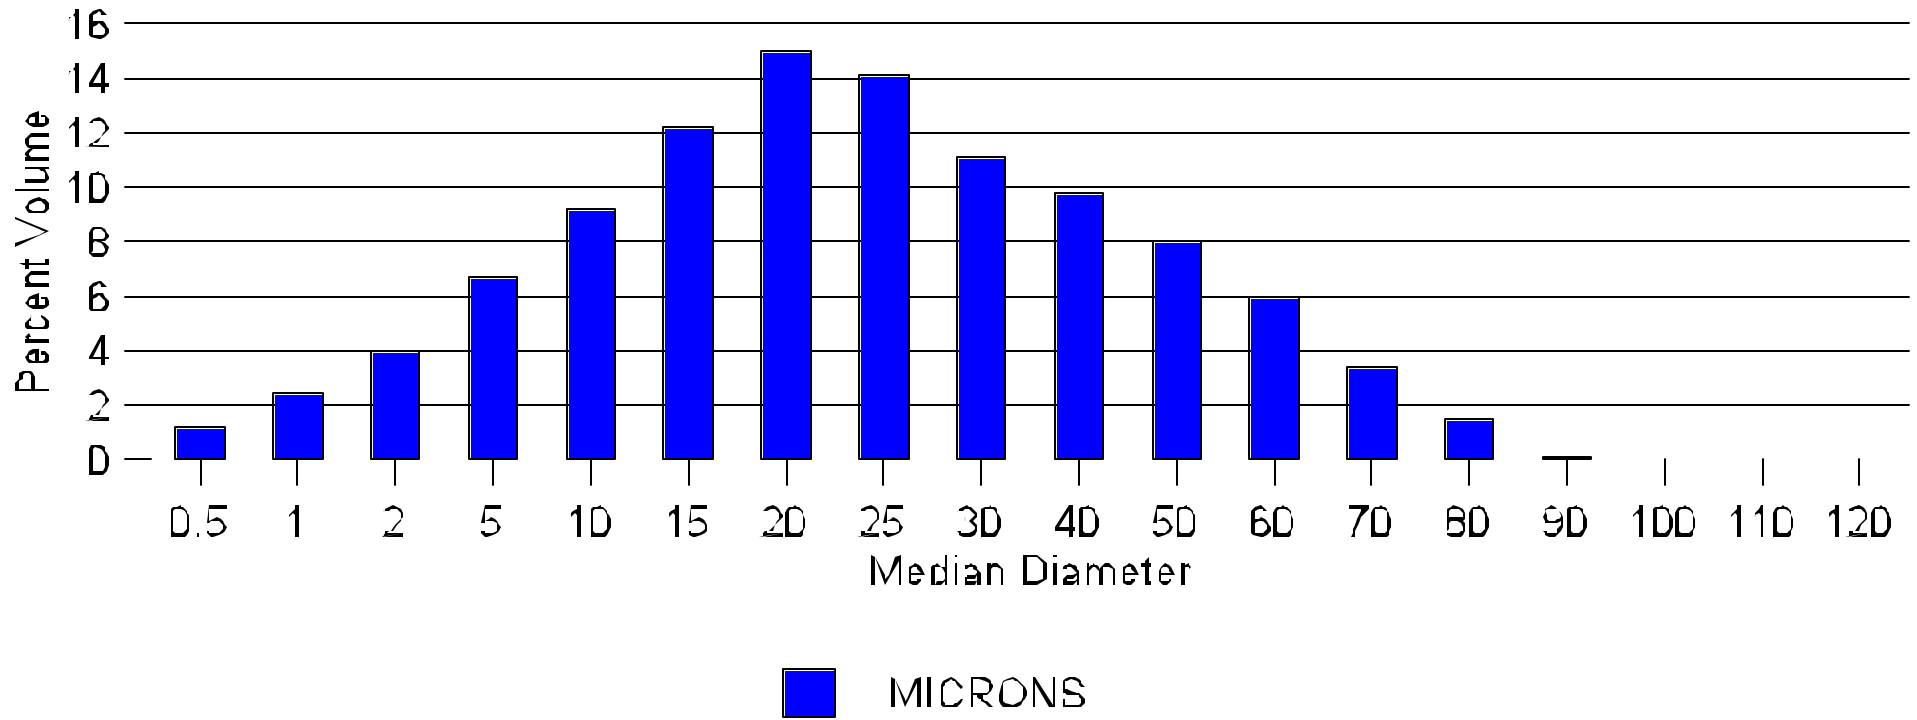

# Particle Distribution Data WS60K50E

Droplet Count 10000